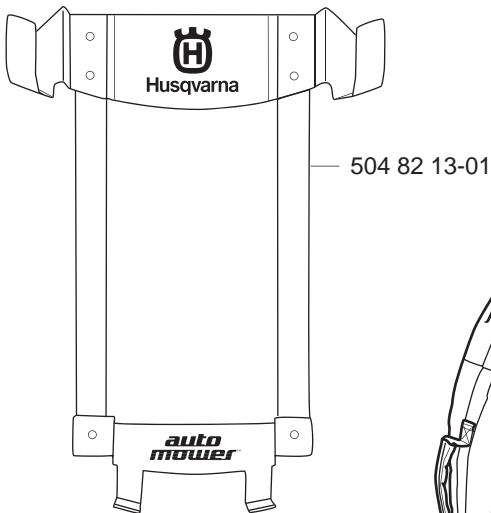

504 82 13-01